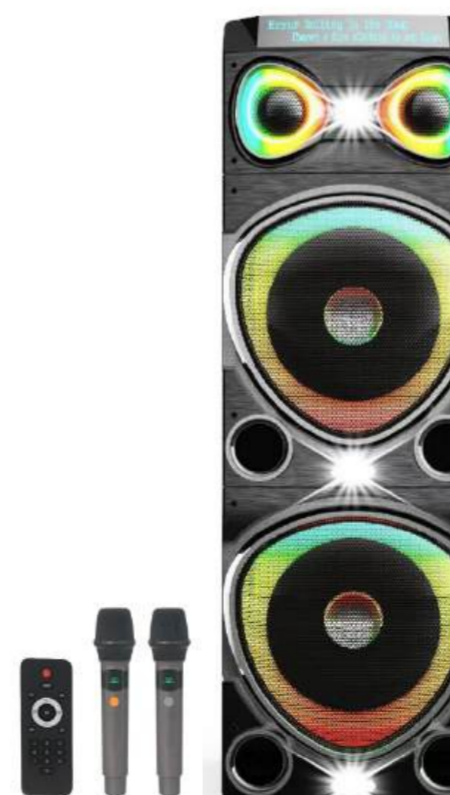

Container Loading

20GP Stuffing TBD(Pcs)
40GP Stuffing TBD(Pcs)
40HP Stuffing TBD(Pcs)

STOCK