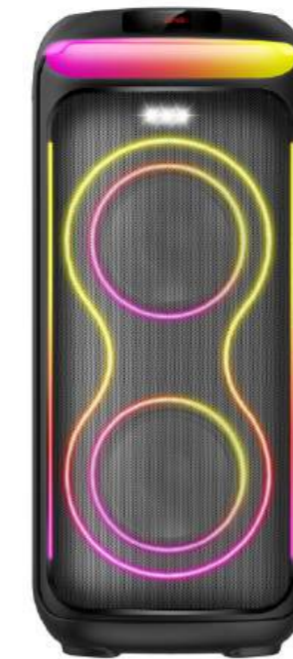

QJ-PT21201

Dual 12 inch Party Speaker

SPECIFICATIONS

- Output power : **100W**
- BT 5.0
- USB
- TF
- AUX-In(3.5mm)
- FM
- TWS
- Microphone input
- Remote control
- Colorful LED lighting (8 mode lighting)
- Battery: **12V/7A**
- Driver :2 x12" (woofer)+ tweeter

DETAILS

Main Unit TBD(mm)
Gift Box TBD(mm)

Weight
Unit N.W. TBD(kg)
G.W. TBD(kg)

Container Loading
20GP Stuffing TBD(Pcs)
40GP Stuffing TBD(Pcs)
40HP Stuffing TBD(Pcs)