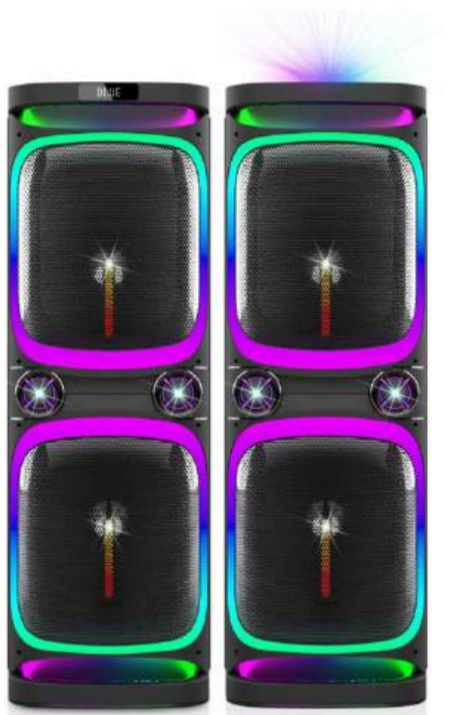

**QJ-PS105**

Dual 12 inch DJ SYSTEM

**SPECIFICATIONS**

- Power output: **120Wx2**
- BT 5.0
- USBx2
- TF
- AUX-In(3.5mm)
- FM
- Microphone input
- Remote control
- RGB Ring LED Light
- With ceiling lighting ball
- **AC 220V-240V** power supply
- Driver :4 x12" (woofer)+ tweeter