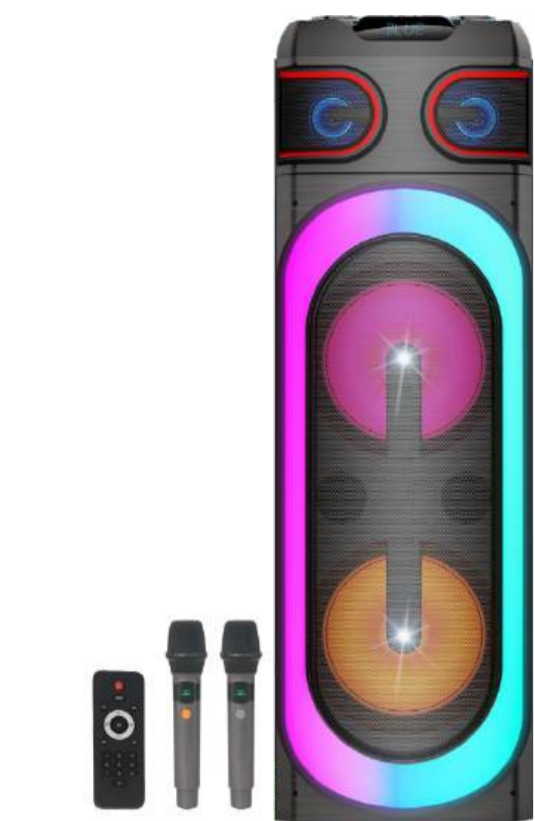

STOCK

IBR12-6

Dual 12 inch Wooden party speaker

SPECIFICATIONS

- Power output: **150W**
- Bluetooth wireless streaming (BT 5.0)
- USB
- TF Card
- AUX-In(3.5mm)
- FM
- Microphone input
- Remote control
- Adapter
- Laser mark key+10 light mode
- Battery: **12V/7A** Lead-acid battery
- Driver :2 x12" (woofer)+ tweeter

DETAILS

Main Unit 390*380*1270(mm)
Gift Box 450*450*1370(mm)

Weight

Unit N.W. 26.5(kg)
G.W. 30(kg)