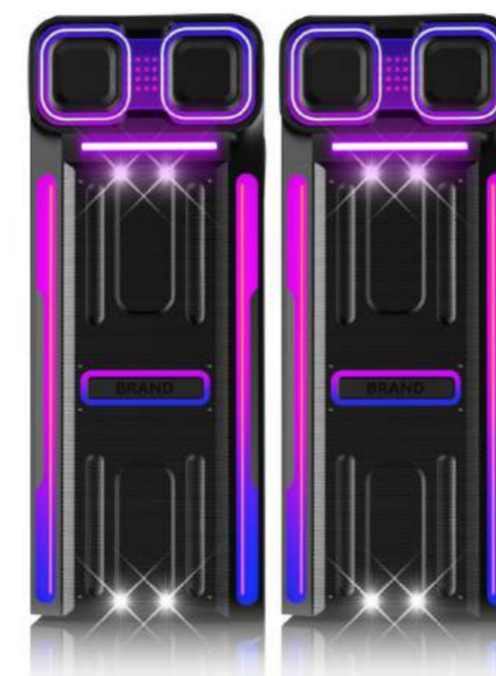

QJ-PS2129

Dual 12 inch DJ SYSTEM

SPECIFICATIONS

- Power output: **120Wx2**
- BT 5.0
- USBx2
- TF
- AUX-In(3.5mm)
- FM
- Microphone input
- Remote control
- RGB Ring LED Light
- With ceiling lighting ball
- **AC 220V-240V** power supply
- Driver :4 x12" (woofer)+ tweeter

DETAILS

Main Unit	TBD(mm)
Gift Box	A:460*460*1360(mm) P:460*460*1315(mm)
Weight	
Unit N.W.	A:26(kg) P:23(kg)
G.W.	A:30(kg) P:26(kg)
Container Loading	
20GP Stuffing	TBD(Pcs)
40GP Stuffing	TBD(Pcs)
40HP Stuffing	TBD(Pcs)